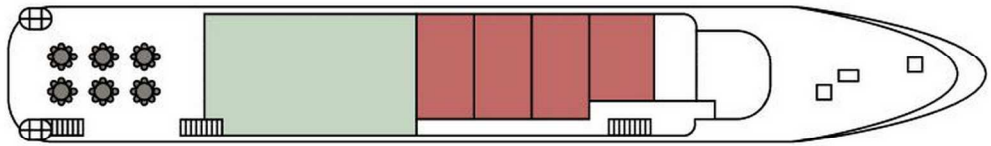

HARMONY G

21 Cabins | 44 Guests

360°

SUN DECK

INFINITY

UPPER DECK

RIVIERA

MAIN DECK

OCEANS

LOWER DECK

CATEGORY PREMIUM

CATEGORY A

CATEGORY B

CATEGORY C

DINING & BAR

LOUNGE