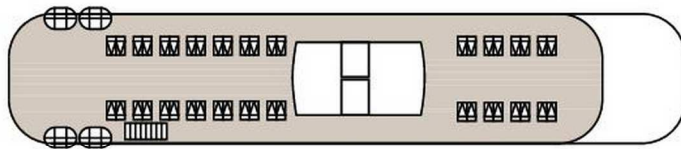

HARMONY G

21 Cabins | 44 Guests

360°

SUN DECK

INFINITY

UPPER DECK

RIVIERA

MAIN DECK

OCEANS

LOWER DECK

CATEGORY PREMIUM

CATEGORY A

CATEGORY B

CATEGORY C

DINING & BAR

LOUNGE