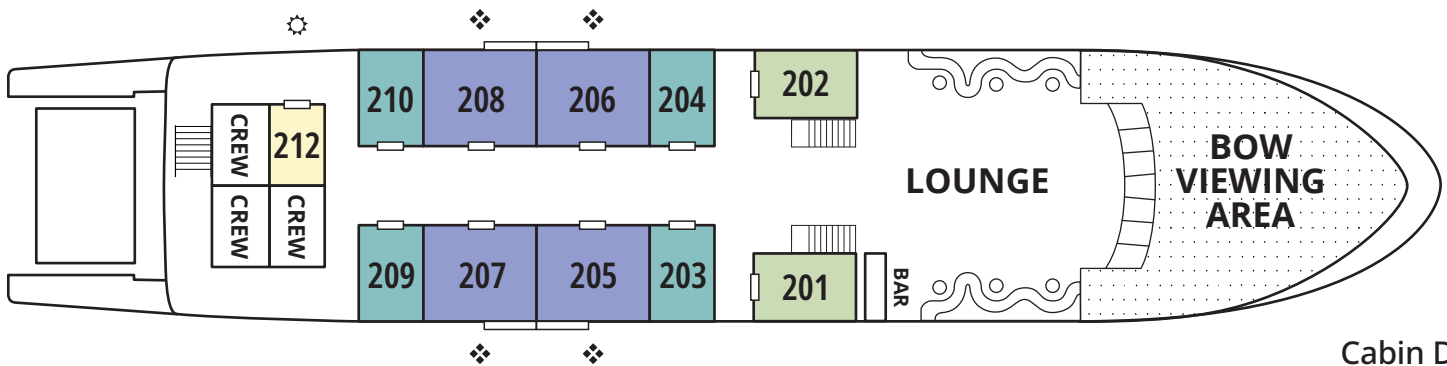

SAFARI ENDEAVOR

Bridge Deck

Upper Deck

Cabin Deck

Main Deck

- Commodore Suite (COM)**
- Admiral (ADM)**
- Pathfinder (PAT)**
- Trailblazer (TRB)**
- Navigator (NAV)**
- Double or Triple Accommodation
- Fixed Queen
- Fixed Twin Beds