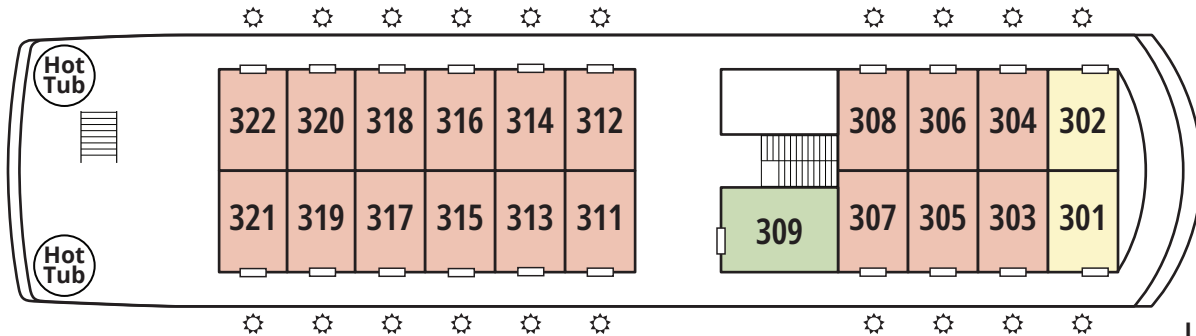

SAFARI ENDEAVOR

Bridge Deck

Upper Deck

Cabin Deck

Main Deck

- Commodore Suite (COM)**
- Admiral (ADM)**
- Pathfinder (PAT)**
- Trailblazer (TRB)**
- Navigator (NAV)**
- Double or Triple Accommodation
- Fixed Queen
- Fixed Twin Beds