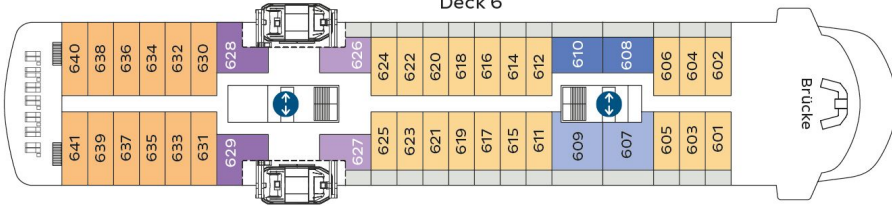

# Decksplan WORLD VOYAGER

Deck 8

Deck 7

Deck 6

Deck 5

Deck 4

Deck 3

- Rezeption
- Kreuzfahrtleitung
- Ausflugsberatung
- Restaurant
- Bar
- Lounge
- Spa
- Fitness
- Whirlpools
- Pool
- Auditorium
- Souvenir-Shop
- Arzt
- Lift

- HD Expeditions-Kabine, Deck 3
- MD Infinity Kabine, Deck 5
- ML Veranda Kabine, Deck 5
- MN Navigator Suite, Deck 5
- MV VIP Suite, Deck 5
- MP Explorer Suite, Deck 5
- OD Infinity Kabine, Deck 6
- OI Infinity Deluxe, Deck 6
- OL Veranda Kabine, Deck 6
- OV Veranda Deluxe, Deck 6
- ON Navigator Suite, Deck 6
- OP Explorer Suite, Deck 6