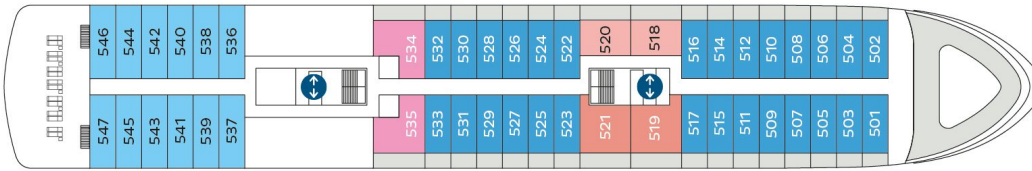

# Decksplan WORLD VOYAGER

Deck 8

Deck 7

Deck 6

Deck 5

Deck 4

Deck 3

- Rezeption
- Kreuzfahrtleitung
- Ausflugsberatung
- Restaurant
- Bar
- Lounge
- Spa
- Fitness
- Whirlpools
- Pool
- Auditorium
- Souvenir-Shop
- Arzt
- Lift

- HD Expeditions-Kabine, Deck 3
- MD Infinity Kabine, Deck 5
- ML Veranda Kabine, Deck 5
- MN Navigator Suite, Deck 5
- MV VIP Suite, Deck 5
- MP Explorer Suite, Deck 5
- OD Infinity Kabine, Deck 6
- OI Infinity Deluxe, Deck 6
- OL Veranda Kabine, Deck 6
- OV Veranda Deluxe, Deck 6
- ON Navigator Suite, Deck 6
- OP Explorer Suite, Deck 6