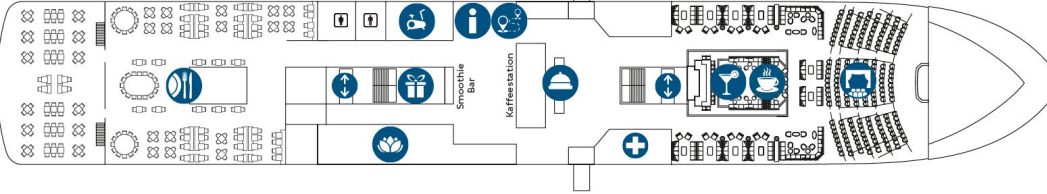

# Decksplan WORLD VOYAGER

Deck 8

Deck 7

Deck 6

Deck 5

Deck 4

Deck 3

- Rezeption
- Kreuzfahrtleitung
- Ausflugsberatung
- Restaurant
- Bar
- Lounge
- Spa
- Fitness
- Whirlpools
- Pool
- Auditorium
- Souvenir-Shop
- Arzt
- Lift

- HD Expeditions-Kabine, Deck 3
- MD Infinity Kabine, Deck 5
- ML Veranda Kabine, Deck 5
- MN Navigator Suite, Deck 5
- MV VIP Suite, Deck 5
- MP Explorer Suite, Deck 5
- OD Infinity Kabine, Deck 6
- OI Infinity Deluxe, Deck 6
- OL Veranda Kabine, Deck 6
- OV Veranda Deluxe, Deck 6
- ON Navigator Suite, Deck 6
- OP Explorer Suite, Deck 6