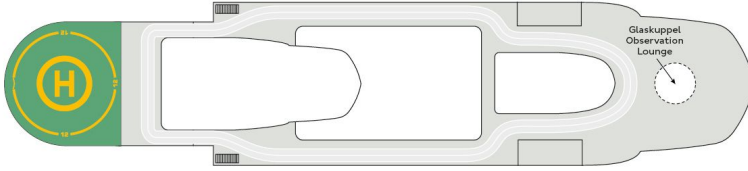

# Decksplan WORLD VOYAGER

Deck 8

Deck 7

Deck 6

Deck 5

Deck 4

Deck 3

- Rezeption
- Kreuzfahrtleitung
- Ausflugsberatung
- Restaurant
- Bar
- Lounge
- Spa
- Fitness
- Whirlpools
- Pool
- Auditorium
- Souvenir-Shop
- Arzt
- Lift

- HD Expeditions-Kabine, Deck 3
- MD Infinity Kabine, Deck 5
- ML Veranda Kabine, Deck 5
- MN Navigator Suite, Deck 5
- MV VIP Suite, Deck 5
- MP Explorer Suite, Deck 5
- OD Infinity Kabine, Deck 6
- OI Infinity Deluxe, Deck 6
- OL Veranda Kabine, Deck 6
- OV Veranda Deluxe, Deck 6
- ON Navigator Suite, Deck 6
- OP Explorer Suite, Deck 6