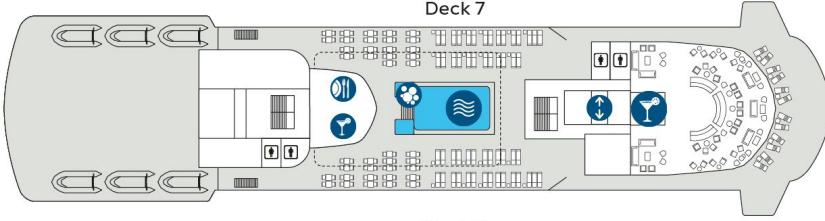

# Decksplan WORLD VOYAGER

Deck 8

Deck 7

Deck 6

Deck 5

Deck 4

Deck 3

- Rezeption
- Kreuzfahrtleitung
- Ausflugsberatung
- Restaurant
- Bar
- Lounge
- Spa
- Fitness
- Whirlpools
- Pool
- Auditorium
- Souvenir-Shop
- Arzt
- Lift

- HD Expeditions-Kabine, Deck 3
- MD Infinity Kabine, Deck 5
- ML Veranda Kabine, Deck 5
- MN Navigator Suite, Deck 5
- MV VIP Suite, Deck 5
- MP Explorer Suite, Deck 5
- OD Infinity Kabine, Deck 6
- OI Infinity Deluxe, Deck 6
- OL Veranda Kabine, Deck 6
- OV Veranda Deluxe, Deck 6
- ON Navigator Suite, Deck 6
- OP Explorer Suite, Deck 6