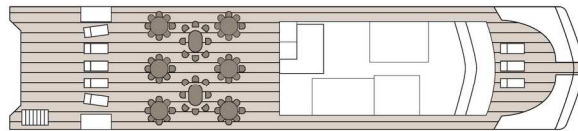

HARMONY V

OUR PURE INFINITY

360°

SUN DECK

INFINITY

UPPER DECK

RIVIERA

MAIN DECK

CATEGORY
PREMIUM

CATEGORY A

CATEGORY B

CATEGORY C

DINING & BAR

LOUNGE