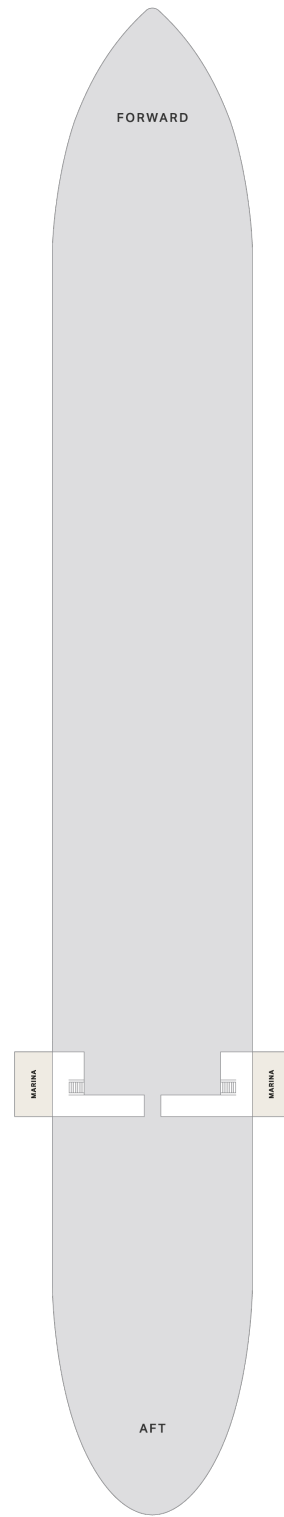

FOUR SEASONS YACHTS

DECK PLANS

- SEAVIEW SUITE
- SEAVIEW MID SUITE
- SEAVIEW SUITE WITH STUDIO
- SUPERIOR SEAVIEW SUITE
- OCEAN SUITE
- OCEAN SUITE WITH STUDIO
- GRAND OCEAN MID SUITE
- SAINT-TROPEZ SUITE
- MÁLAGA SUITE
- PORTOFINO SUITE
- STAIRS & LIFTS
- CONNECTING OPTION
- ADA ACCESIBLE

FOUR SEASONS YACHTS

DECK PLANS

- SEAVIEW SUITE
- SEAVIEW MID SUITE
- SUPERIOR SEAVIEW SUITE
- OCEAN SUITE
- OCEAN SUITE WITH STUDIO
- GRAND OCEAN MID SUITE
- PORTOFINO SUITE
- LOFT SUITE
- MILOS SUITE
- FUNNEL SUITE
- STAIRS & LIFTS
- CONNECTING OPTION
- ADA ACCESIBLE

DECK 9

DECK 10

DECK 11

DECK 12

DECK 14

DECK 15