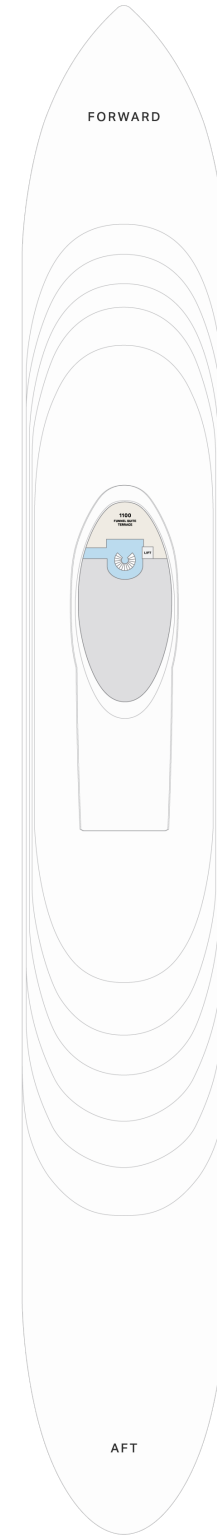

FOUR SEASONS YACHTS

DECK PLANS

- SEAVIEW SUITE
- SEAVIEW MID SUITE
- SEAVIEW SUITE WITH STUDIO
- SUPERIOR SEAVIEW SUITE
- OCEAN SUITE
- OCEAN SUITE WITH STUDIO
- GRAND OCEAN MID SUITE
- SAINT-TROPEZ SUITE
- MÁLAGA SUITE
- PORTOFINO SUITE
- STAIRS & LIFTS
- CONNECTING OPTION
- ADA ACCESIBLE

FOUR SEASONS YACHTS

DECK PLANS

- SEAVIEW SUITE
- SEAVIEW MID SUITE
- SUPERIOR SEAVIEW SUITE
- OCEAN SUITE
- OCEAN SUITE WITH STUDIO
- GRAND OCEAN MID SUITE
- PORTOFINO SUITE
- LOFT SUITE
- MILOS SUITE
- FUNNEL SUITE
- STAIRS & LIFTS
- CONNECTING OPTION
- ADA ACCESIBLE

DECK 9

DECK 10

DECK 11

DECK 12

DECK 14

DECK 15