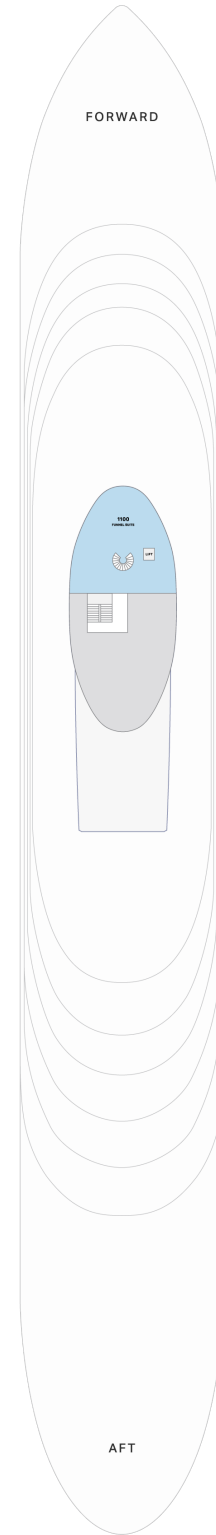

FOUR SEASONS YACHTS

DECK PLANS

- SEAVIEW SUITE
- SEAVIEW MID SUITE
- SEAVIEW SUITE WITH STUDIO
- SUPERIOR SEAVIEW SUITE
- OCEAN SUITE
- OCEAN SUITE WITH STUDIO
- GRAND OCEAN MID SUITE
- SAINT-TROPEZ SUITE
- MÁLAGA SUITE
- PORTOFINO SUITE
- STAIRS & LIFTS
- CONNECTING OPTION
- ADA ACCESIBLE

FOUR SEASONS YACHTS

DECK PLANS

- SEAVIEW SUITE
- SEAVIEW MID SUITE
- SUPERIOR SEAVIEW SUITE
- OCEAN SUITE
- OCEAN SUITE WITH STUDIO
- GRAND OCEAN MID SUITE
- PORTOFINO SUITE
- LOFT SUITE
- MILOS SUITE
- FUNNEL SUITE
- STAIRS & LIFTS
- CONNECTING OPTION
- ADA ACCESIBLE

DECK 9

DECK 10

DECK 11

DECK 12

DECK 14

DECK 15