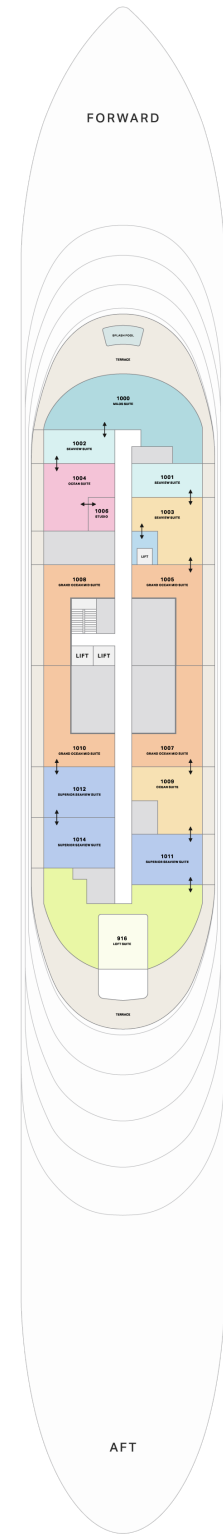

FOUR SEASONS YACHTS

DECK PLANS

- SEAVIEW SUITE
- SEAVIEW MID SUITE
- SEAVIEW SUITE WITH STUDIO
- SUPERIOR SEAVIEW SUITE
- OCEAN SUITE
- OCEAN SUITE WITH STUDIO
- GRAND OCEAN MID SUITE
- SAINT-TROPEZ SUITE
- MÁLAGA SUITE
- PORTOFINO SUITE
- STAIRS & LIFTS
- CONNECTING OPTION
- ADA ACCESIBLE

FOUR SEASONS YACHTS

DECK PLANS

- SEAVIEW SUITE
- SEAVIEW MID SUITE
- SUPERIOR SEAVIEW SUITE
- OCEAN SUITE
- OCEAN SUITE WITH STUDIO
- GRAND OCEAN MID SUITE
- PORTOFINO SUITE
- LOFT SUITE
- MILOS SUITE
- FUNNEL SUITE
- STAIRS & LIFTS
- CONNECTING OPTION
- ADA ACCESIBLE

DECK 9

DECK 10

DECK 11

DECK 12

DECK 14

DECK 15