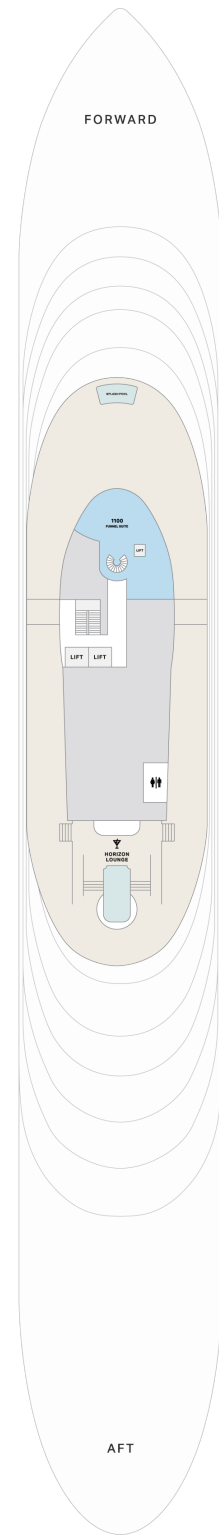

FOUR SEASONS YACHTS

DECK PLANS

- SEAVIEW SUITE
- SEAVIEW MID SUITE
- SEAVIEW SUITE WITH STUDIO
- SUPERIOR SEAVIEW SUITE
- OCEAN SUITE
- OCEAN SUITE WITH STUDIO
- GRAND OCEAN MID SUITE
- SAINT-TROPEZ SUITE
- MÁLAGA SUITE
- PORTOFINO SUITE
- STAIRS & LIFTS
- CONNECTING OPTION
- ADA ACCESIBLE

FOUR SEASONS YACHTS

DECK PLANS

- SEAVIEW SUITE
- SEAVIEW MID SUITE
- SUPERIOR SEAVIEW SUITE
- OCEAN SUITE
- OCEAN SUITE WITH STUDIO
- GRAND OCEAN MID SUITE
- PORTOFINO SUITE
- LOFT SUITE
- MILOS SUITE
- FUNNEL SUITE
- STAIRS & LIFTS
- CONNECTING OPTION
- ADA ACCESIBLE

DECK 9

DECK 10

DECK 11

DECK 12

DECK 14

DECK 15