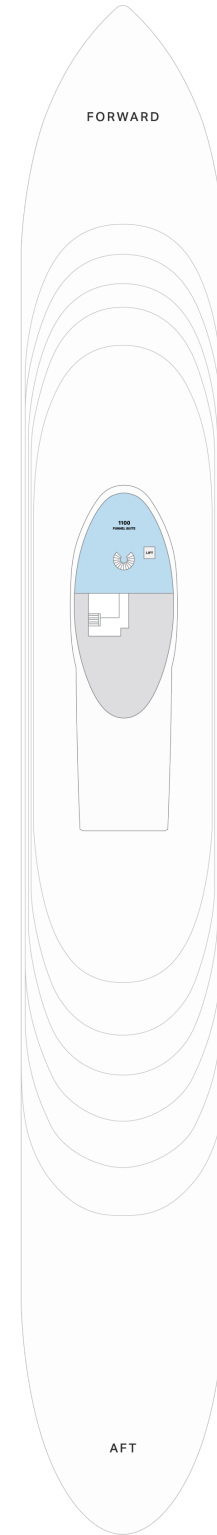

FOUR SEASONS YACHTS

DECK PLANS

- SEAVIEW SUITE
- SEAVIEW MID SUITE
- SEAVIEW SUITE WITH STUDIO
- SUPERIOR SEAVIEW SUITE
- OCEAN SUITE
- OCEAN SUITE WITH STUDIO
- GRAND OCEAN MID SUITE
- SAINT-TROPEZ SUITE
- MÁLAGA SUITE
- PORTOFINO SUITE
- STAIRS & LIFTS
- CONNECTING OPTION
- ADA ACCESIBLE

FOUR SEASONS YACHTS

DECK PLANS

- SEAVIEW SUITE
- SEAVIEW MID SUITE
- SUPERIOR SEAVIEW SUITE
- OCEAN SUITE
- OCEAN SUITE WITH STUDIO
- GRAND OCEAN MID SUITE
- PORTOFINO SUITE
- LOFT SUITE
- MILOS SUITE
- FUNNEL SUITE
- STAIRS & LIFTS
- CONNECTING OPTION
- ADA ACCESIBLE

DECK 9

DECK 10

DECK 11

DECK 12

DECK 14

DECK 15