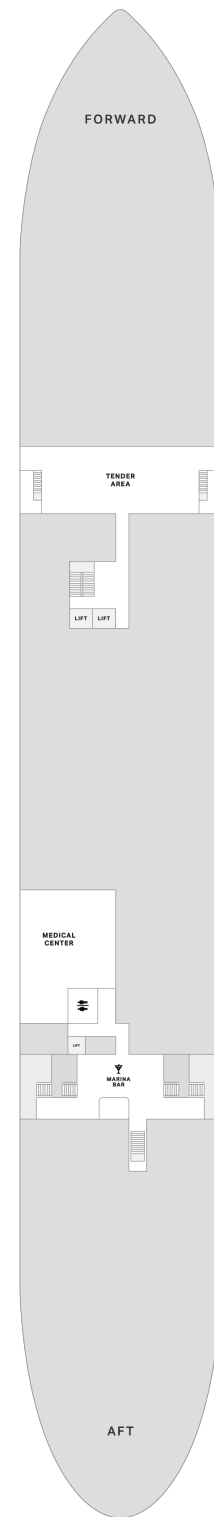

FOUR SEASONS YACHTS

DECK PLANS

- SEAVIEW SUITE
- SEAVIEW MID SUITE
- SEAVIEW SUITE WITH STUDIO
- SUPERIOR SEAVIEW SUITE
- OCEAN SUITE
- OCEAN SUITE WITH STUDIO
- GRAND OCEAN MID SUITE
- SAINT-TROPEZ SUITE
- MÁLAGA SUITE
- PORTOFINO SUITE
- STAIRS & LIFTS
- CONNECTING OPTION
- ADA ACCESIBLE

FOUR SEASONS YACHTS

DECK PLANS

- SEAVIEW SUITE
- SEAVIEW MID SUITE
- SUPERIOR SEAVIEW SUITE
- OCEAN SUITE
- OCEAN SUITE WITH STUDIO
- GRAND OCEAN MID SUITE
- PORTOFINO SUITE
- LOFT SUITE
- MILOS SUITE
- FUNNEL SUITE
- STAIRS & LIFTS
- CONNECTING OPTION
- ADA ACCESIBLE

DECK 9

DECK 10

DECK 11

DECK 12

DECK 14

DECK 15