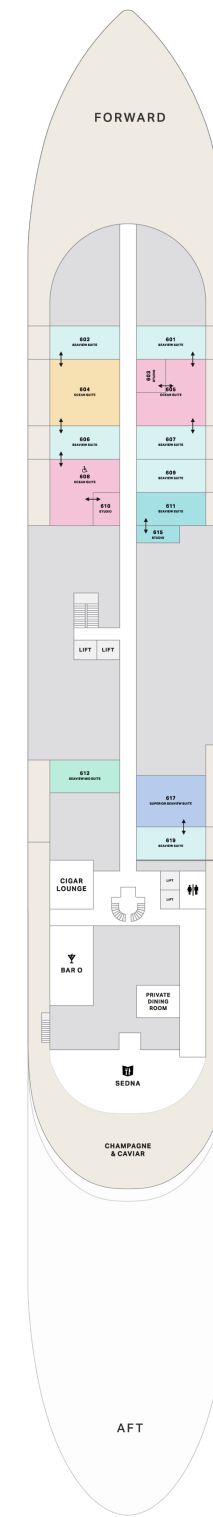

FOUR SEASONS YACHTS

DECK PLANS

- SEAVIEW SUITE
- SEAVIEW MID SUITE
- SEAVIEW SUITE WITH STUDIO
- SUPERIOR SEAVIEW SUITE
- OCEAN SUITE
- OCEAN SUITE WITH STUDIO
- GRAND OCEAN MID SUITE
- SAINT-TROPEZ SUITE
- MÁLAGA SUITE
- PORTOFINO SUITE
- STAIRS & LIFTS
- CONNECTING OPTION
- ADA ACCESIBLE

FOUR SEASONS YACHTS

DECK PLANS

- SEAVIEW SUITE
- SEAVIEW MID SUITE
- SUPERIOR SEAVIEW SUITE
- OCEAN SUITE
- OCEAN SUITE WITH STUDIO
- GRAND OCEAN MID SUITE
- PORTOFINO SUITE
- LOFT SUITE
- MILOS SUITE
- FUNNEL SUITE
- STAIRS & LIFTS
- CONNECTING OPTION
- ADA ACCESIBLE

DECK 9

DECK 10

DECK 11

DECK 12

DECK 14

DECK 15