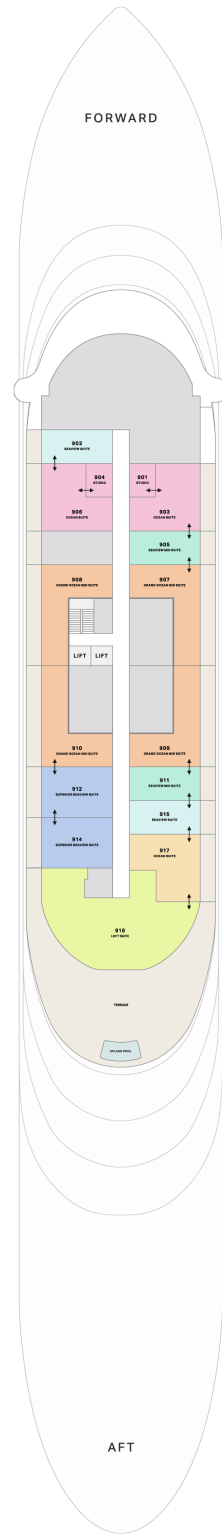

FOUR SEASONS YACHTS

DECK PLANS

- SEAVIEW SUITE
- SEAVIEW MID SUITE
- SEAVIEW SUITE WITH STUDIO
- SUPERIOR SEAVIEW SUITE
- OCEAN SUITE
- OCEAN SUITE WITH STUDIO
- GRAND OCEAN MID SUITE
- SAINT-TROPEZ SUITE
- MÁLAGA SUITE
- PORTOFINO SUITE
- STAIRS & LIFTS
- CONNECTING OPTION
- ADA ACCESIBLE

FOUR SEASONS YACHTS

DECK PLANS

- SEAVIEW SUITE
- SEAVIEW MID SUITE
- SUPERIOR SEAVIEW SUITE
- OCEAN SUITE
- OCEAN SUITE WITH STUDIO
- GRAND OCEAN MID SUITE
- PORTOFINO SUITE
- LOFT SUITE
- MILOS SUITE
- FUNNEL SUITE
- STAIRS & LIFTS
- CONNECTING OPTION
- ADA ACCESIBLE

DECK 9

DECK 10

DECK 11

DECK 12

DECK 14

DECK 15