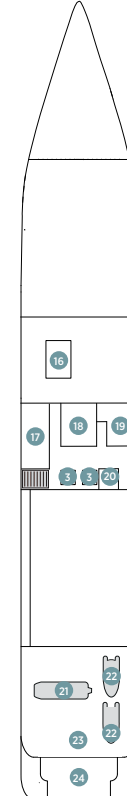

Emerald Kaia Deck Plans

Luxury Yachts

EMERALD
CRUISES

Entering Service: 2026 • Length: 363 ft. (120 m.) • Guests: 128 • Staterooms: 64 • Crew Members: 92

Deck 7
Sky Deck

Deck 6
Pool Deck

Deck 5
Panorama Deck

Deck 4
Observation Deck

Deck 3
Emerald Deck

Deck 2
Wellness Deck

Suites 412 & 414, 411 & 415,
408 & 410, 407 & 409
can be booked to create
connecting suites.

- 1 Spa Pool
- 2 Sky Bar
- 3 Elevators
- 4 Sky Deck Cabanas
- 5 Aqua Café
- 6 Aqua Pool
- 7 Navigation Bridge
- 8 Life Boats
- 9 Spa Pool
- 10 Observation Sun Deck
- 11 Observation Lounge
- 12 Self-Service Laundry
- 13 Amici Bar & Lounge
- 14 Reception
- 15 Boutique
- 16 Night Market Grill
- 17 La Cucina Dining
- 18 La Cucina Terrace
- 19 Medical Center
- 20 Elements Spa
- 21 Sauna
- 22 Infrared Sauna
- 23 Hairdresser
- 24 Tender
- 25 Zodiac
- 26 Gym
- 27 Marina Lounge
- 28 Marina Deck

Stateroom Categories

CAT	Pool Deck	QTY	Size	CAT	Panorama Deck	QTY	Size
SA	Owner's Suite	2	1,410 sq. ft. (131 sq. m.)	T	Terrace Suite	2	829 sq. ft. (77 sq. m.)
S	Deluxe Balcony Suite	2	474 sq. ft. (44 sq. m.)	A	Balcony Suite	18	344 sq. ft. (32 sq. m.)
AB	Balcony Suite	4	344 sq. ft. (32 sq. m.)				
CAT	Observation Deck	QTY	Size	CAT	Emerald Deck	QTY	Size
Y	Yacht Suite	2	883 sq. ft. (82 sq. m.)	D	Oceanview Stateroom	8	226-248 sq. ft. (21-23 sq. m.)
B	Balcony Suite	26	323 - 344 sq. ft. (30 - 32 sq. m.)				