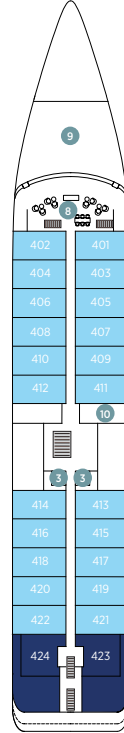

Emerald Kaia Deck Plans

Luxury Yachts

EMERALD
CRUISES

Entering Service: 2026 • Length: 363 ft. (120 m.) • Guests: 128 • Staterooms: 64 • Crew Members: 92

Deck 7
Sky Deck

Deck 6
Pool Deck

Deck 5
Panorama Deck

Deck 4
Observation Deck

Deck 3
Emerald Deck

Deck 2
Wellness Deck

Suites 412 & 414, 411 & 415,
408 & 410, 407 & 409
can be booked to create
connecting suites.

- 1 Spa Pool
- 2 Sky Bar
- 3 Elevators
- 4 Sky Deck Cabanas
- 5 Aqua Café
- 6 Aqua Pool
- 7 Navigation Bridge
- 8 Life Boats
- 9 Spa Pool
- 10 Observation Sun Deck
- 11 Observation Lounge
- 12 Self-Service Laundry
- 13 Amici Bar & Lounge
- 14 Reception
- 15 Boutique
- 16 Night Market Grill
- 17 La Cucina Dining
- 18 La Cucina Terrace
- 19 Medical Center
- 20 Elements Spa
- 21 Sauna
- 22 Infrared Sauna
- 23 Hairdresser
- 24 Tender
- 25 Zodiac
- 26 Gym
- 27 Marina Lounge
- 28 Marina Deck

Stateroom Categories

CAT	Pool Deck	QTY	Size	CAT	Panorama Deck	QTY	Size
SA	Owner's Suite	2	1,410 sq. ft. (131 sq. m.)	T	Terrace Suite	2	829 sq. ft. (77 sq. m.)
S	Deluxe Balcony Suite	2	474 sq. ft. (44 sq. m.)	A	Balcony Suite	18	344 sq. ft. (32 sq. m.)
AB	Balcony Suite	4	344 sq. ft. (32 sq. m.)				
CAT	Observation Deck	QTY	Size	CAT	Emerald Deck	QTY	Size
Y	Yacht Suite	2	883 sq. ft. (82 sq. m.)	D	Oceanview Stateroom	8	226-248 sq. ft. (21-23 sq. m.)
B	Balcony Suite	26	323 - 344 sq. ft. (30 - 32 sq. m.)				

Important Information: Deck plans are an indication only and are subject to variation. Suite sizes are approximate and include terrace areas. For detailed information on Emerald Kaia, please visit emeraldcruiises.com EC-240105 - February 6, 2025