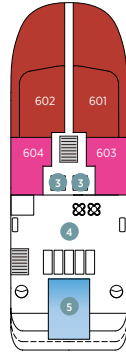

Emerald Kaia Deck Plans

Luxury Yachts

EMERALD
CRUISES

Entering Service: 2026 • Length: 363 ft. (120 m.) • Guests: 128 • Staterooms: 64 • Crew Members: 92

Deck 7
Sky Deck

Deck 6
Pool Deck

Deck 5
Panorama Deck

Deck 4
Observation Deck

Deck 3
Emerald Deck

Deck 2
Wellness Deck

Suites 412 & 414, 411 & 415,
408 & 410, 407 & 409
can be booked to create
connecting suites.

- 1 Spa Pool
- 2 Sky Bar
- 3 Elevators
- 4 Sky Deck Cabanas
- 5 Aqua Café
- 6 Aqua Pool
- 7 Navigation Bridge
- 8 Life Boats
- 9 Spa Pool
- 10 Observation Sun Deck
- 11 Observation Lounge
- 12 Self-Service Laundry
- 13 Amici Bar & Lounge
- 14 Reception
- 15 Boutique
- 16 Night Market Grill
- 17 La Cucina Dining
- 18 La Cucina Terrace
- 19 Medical Center
- 20 Elements Spa
- 21 Sauna
- 22 Infrared Sauna
- 23 Hairdresser
- 24 Tender
- 25 Zodiac
- 26 Gym
- 27 Marina Lounge
- 28 Marina Deck

Stateroom Categories

CAT	Pool Deck	QTY	Size	CAT	Panorama Deck	QTY	Size
SA	Owner's Suite	2	1,410 sq. ft. (131 sq. m.)	T	Terrace Suite	2	829 sq. ft. (77 sq. m.)
S	Deluxe Balcony Suite	2	474 sq. ft. (44 sq. m.)	A	Balcony Suite	18	344 sq. ft. (32 sq. m.)
AB	Balcony Suite	4	344 sq. ft. (32 sq. m.)				
CAT	Observation Deck	QTY	Size	CAT	Emerald Deck	QTY	Size
Y	Yacht Suite	2	883 sq. ft. (82 sq. m.)	D	Oceanview Stateroom	8	226-248 sq. ft. (21-23 sq. m.)
B	Balcony Suite	26	323 - 344 sq. ft. (30 - 32 sq. m.)				