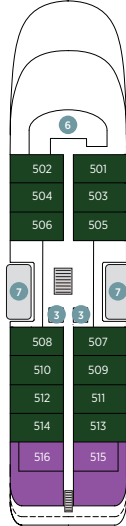

Emerald Kaia Deck Plans

Luxury Yachts

EMERALD
CRUISES

Entering Service: 2026 • Length: 363 ft. (120 m.) • Guests: 128 • Staterooms: 64 • Crew Members: 92

Deck 7
Sky Deck

Deck 6
Pool Deck

Deck 5
Panorama Deck

Deck 4
Observation Deck

Deck 3
Emerald Deck

Deck 2
Wellness Deck

Suites 412 & 414, 411 & 415,
408 & 410, 407 & 409
can be booked to create
connecting suites.

- 1 Spa Pool
- 2 Sky Bar
- 3 Elevators
- 4 Sky Deck Cabanas
- 5 Aqua Café
- 6 Aqua Pool
- 7 Navigation Bridge
- 8 Life Boats
- 9 Spa Pool
- 10 Observation Sun Deck
- 11 Observation Lounge
- 12 Self-Service Laundry
- 13 Amici Bar & Lounge
- 14 Reception
- 15 Boutique
- 16 Night Market Grill
- 17 La Cucina Dining
- 18 La Cucina Terrace
- 19 Medical Center
- 20 Elements Spa
- 21 Sauna
- 22 Infrared Sauna
- 23 Hairdresser
- 24 Tender
- 25 Zodiac
- 26 Gym
- 27 Marina Lounge
- 28 Marina Deck

Stateroom Categories

CAT	Pool Deck	QTY	Size	CAT	Panorama Deck	QTY	Size
SA	Owner's Suite	2	1,410 sq. ft. (131 sq. m.)	T	Terrace Suite	2	829 sq. ft. (77 sq. m.)
S	Deluxe Balcony Suite	2	474 sq. ft. (44 sq. m.)	A	Balcony Suite	18	344 sq. ft. (32 sq. m.)
AB	Balcony Suite	4	344 sq. ft. (32 sq. m.)				
CAT	Observation Deck	QTY	Size	CAT	Emerald Deck	QTY	Size
Y	Yacht Suite	2	883 sq. ft. (82 sq. m.)	D	Oceanview Stateroom	8	226-248 sq. ft. (21-23 sq. m.)
B	Balcony Suite	26	323 - 344 sq. ft. (30 - 32 sq. m.)				

Important Information: Deck plans are an indication only and are subject to variation. Suite sizes are approximate and include terrace areas. For detailed information on Emerald Kaia, please visit emeraldcruiises.com EC-240105 - February 6, 2025